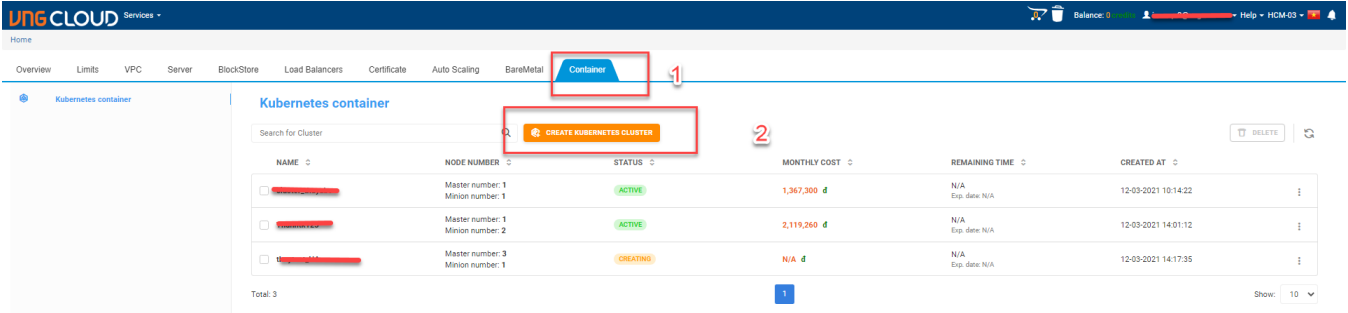

# B.2.1: Khi ti dch vu K8S - Non-HA

Bc 1 : Khi to dich v K8S

Bc 2 : Chn K8S vi mode (non -HA )

note : H tr Version K8s : Version 1.18.7. Vi mode Non-HA thì cho phép 01 Master

Bc 3 : Chn s lng Minion (Docker node)

Bc 4: Chn cu hình cho ETCD :

UNG CLOUD Services

Home

Overview Limits VPC Server BlockStore Load Balancers Certificate Auto Scaling BareMetal **Container**

1 Cluster basics  
2 **Configure ETCD storage**  
3 Configure Masters  
4 Configure Minions  
5 Configure storage  
6 Security & Summary