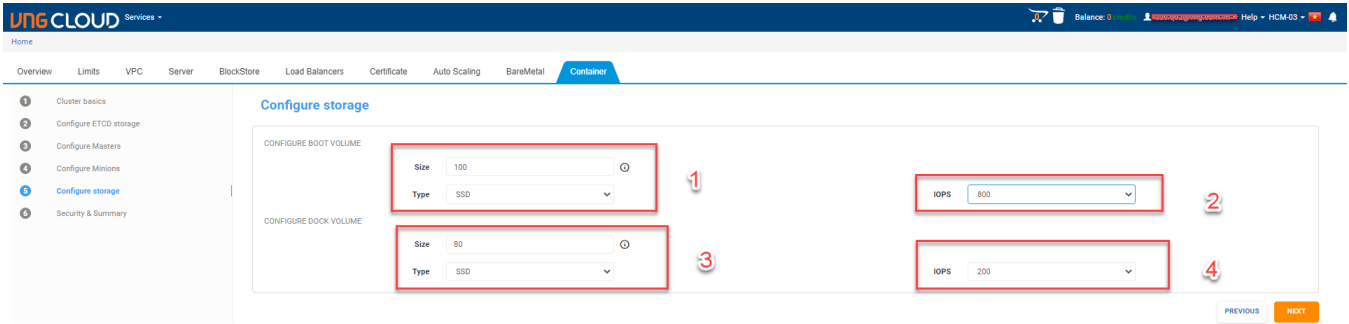

Bc 7.2: Chn loi Overlay network (IPIP Encryption mode) là Crosssubnet thì phn khai báo network các docker chy s dng subnet /24