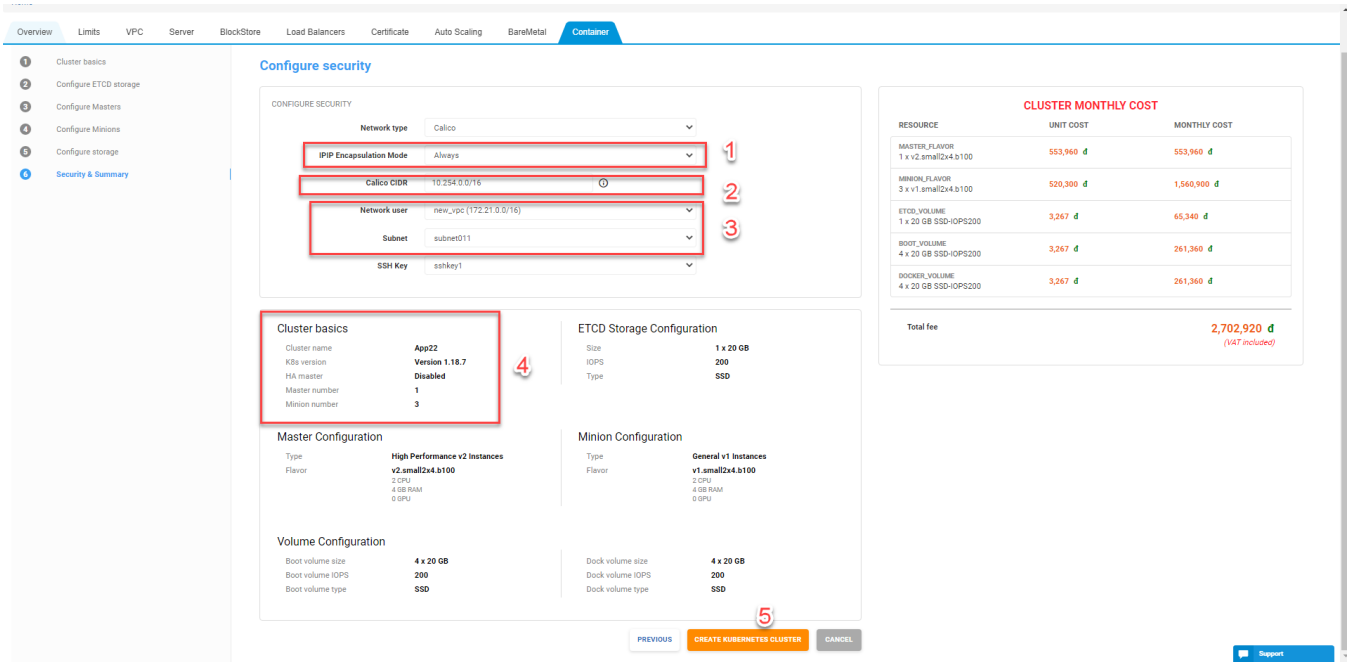

Bc 7.1: Chn loi Overlay network (IPIP Encryption mode) là always thì phn khai báo network các docker chy s dng subnet /16

Bc 7.2: Chn loi Overlay network (IPIP Encryption mode) là Crosssubnet thì phn khai báo network các docker chy s dng subnet /24