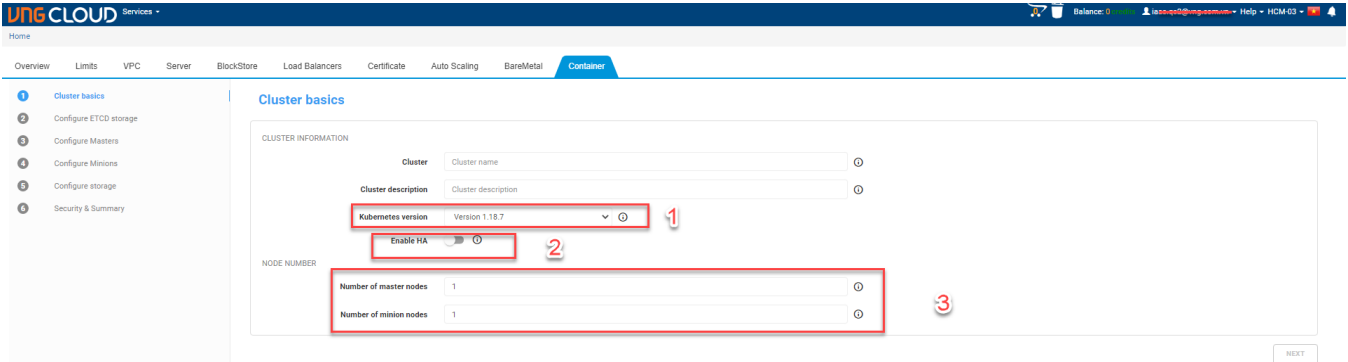

# B.2.1: Khi ti dch vu K8S - Non-HA

Bc 1 : Khi to dich v K8S

Bc 2 : Chn K8S vi mode (non -HA )

note : H tr Version K8s : Version 1.18.7. Vi mode Non-HA thì cho phép 01 Master

Bc 3 : Chn s lng Minion (Docker node)

Bc 4: Chn cu hình cho ETCD :

UNG CLOUD Services

Home

Overview Limits VPC Server BlockStore Load Balancers Certificate Auto Scaling BareMetal **Container**

1 Cluster basics  
2 **Configure ETCD storage**  
3 Configure Masters  
4 Configure Minions  
5 Configure storage  
6 Security & Summary